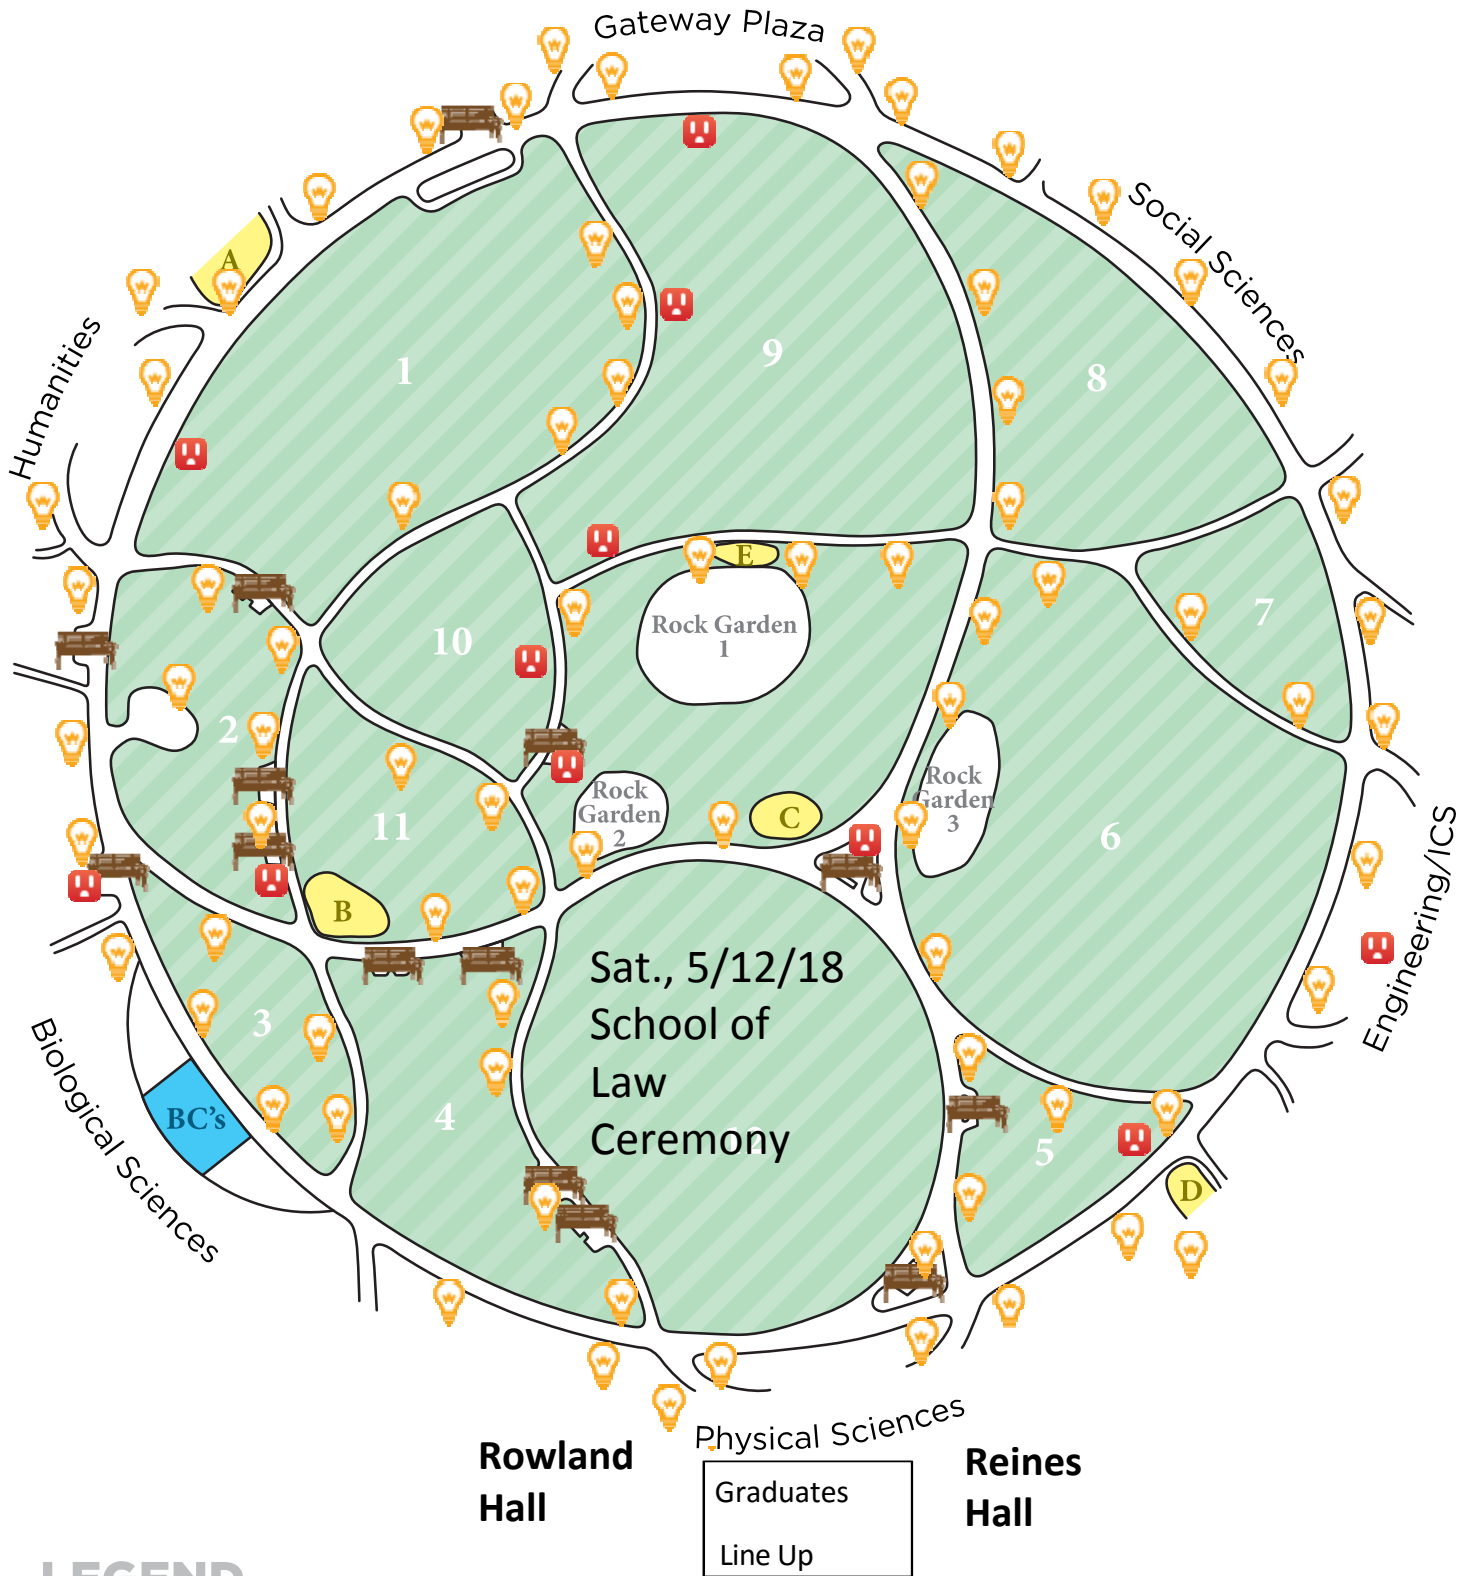

UC Irvine

Aldrich Park

LEGEND

- ◆ **A** - Friendship Grove
- ◆ **B** - Founders Grove
- ◆ **C** - Freedom Tree POW/MIA
- ◆ **D** - Alumni Grove
- ◆ **E** - Aldrich Memorial
- Electrical Outlet**
- Light Pole**
- Bench**