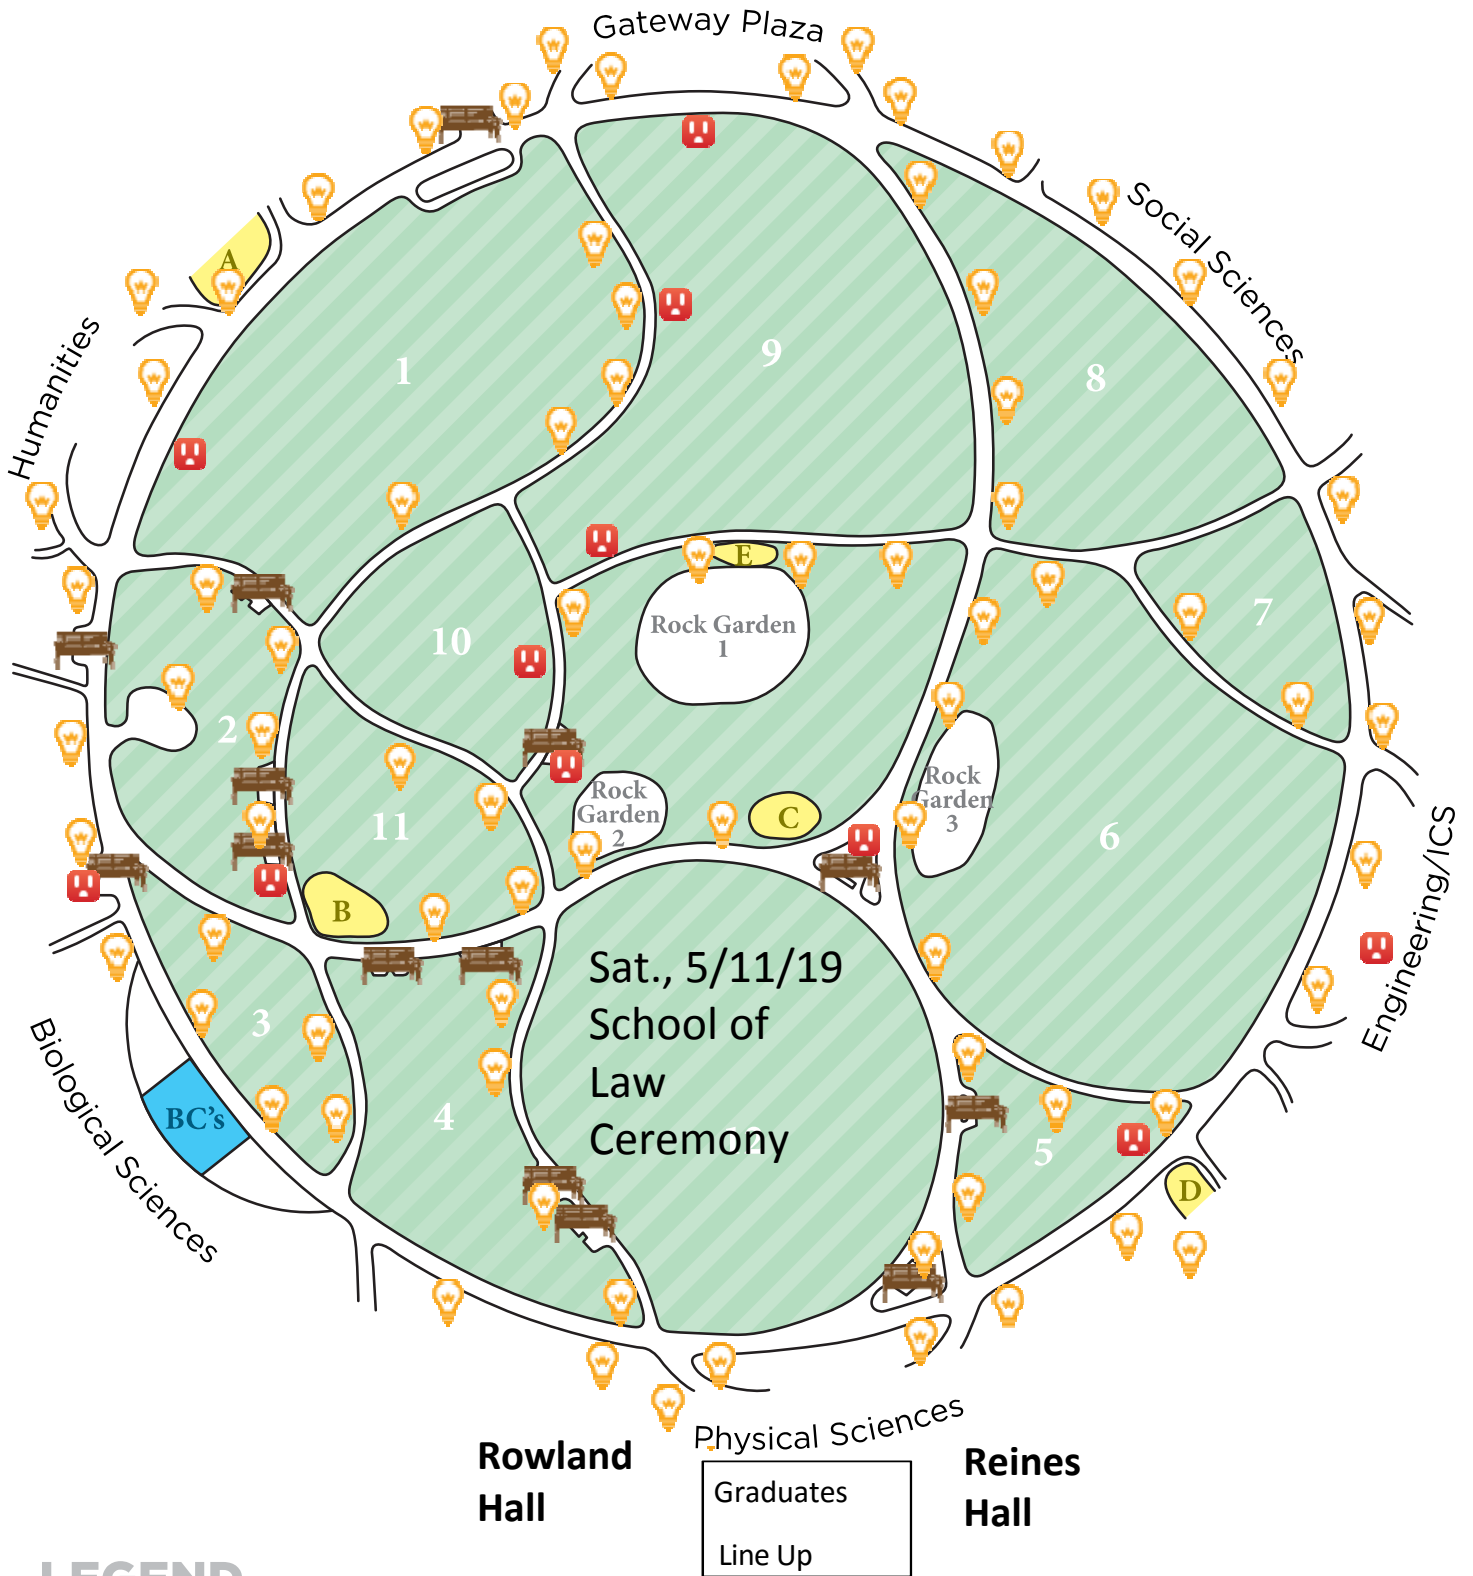

## Aldrich Park

### LEGEND

**A** - Friendship Grove • **B** - Founders Grove • **C** - Freedom Tree POW/MIA • **D** - Alumni Grove • **E** - Aldrich Memorial

Electrical Outlet    Light Pole    Bench