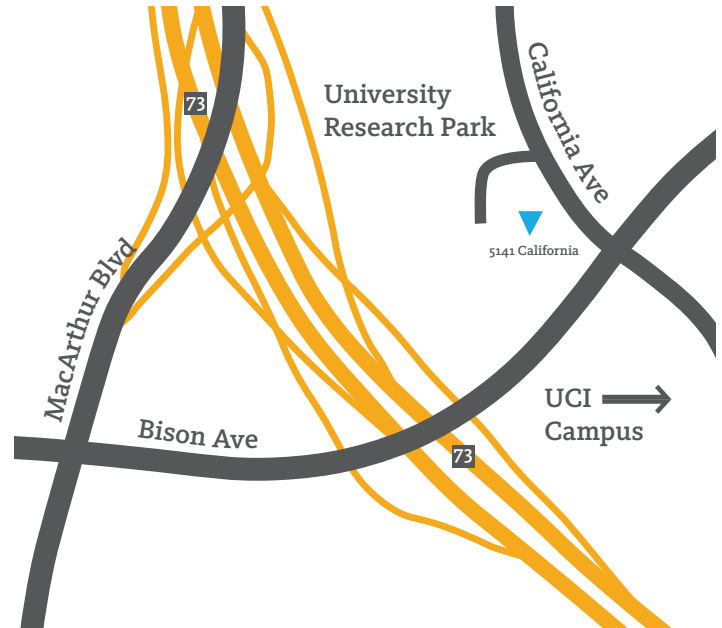

Directions to the COVE

5141 California Avenue, Ste. 200
Irvine, CA 92617
cove@uci.edu

Directions from North of UCI

1. Proceed South on 405 or 55 to the 73 South.
2. Exit Bison Avenue off the 73
(Last exit before toll begins, so no need to pay)
3. Left turn onto Bison Ave.
4. Left turn onto California Ave.
5. Take the 1st left into our parking lot.

Directions from South of UCI

1. Take 405 North
2. Exit Culver Drive and turn left
3. Turn right on Campus Drive
4. Turn left on E. Peltason
(on the other side it is called Berkeley)
5. Turn left onto Bison Ave.
6. Turn right California Ave.
7. Take the 1st left turn into our parking lot

*Please note: Our building is adjacent to the Starbucks  There is no fee to park in this lot.

UCI Applied Innovation

5141 CALIFORNIA AVENUE
IRVINE, CA 92697-7700
949-824-COVE (2683)

cove@uci.edu
innovation.uci.edu
currents.innovation.uci.edu

-  UCI Cove
-  @UCICove
-  @UCICove

-  UCI Applied Innovation
-  UCI Applied Innovation